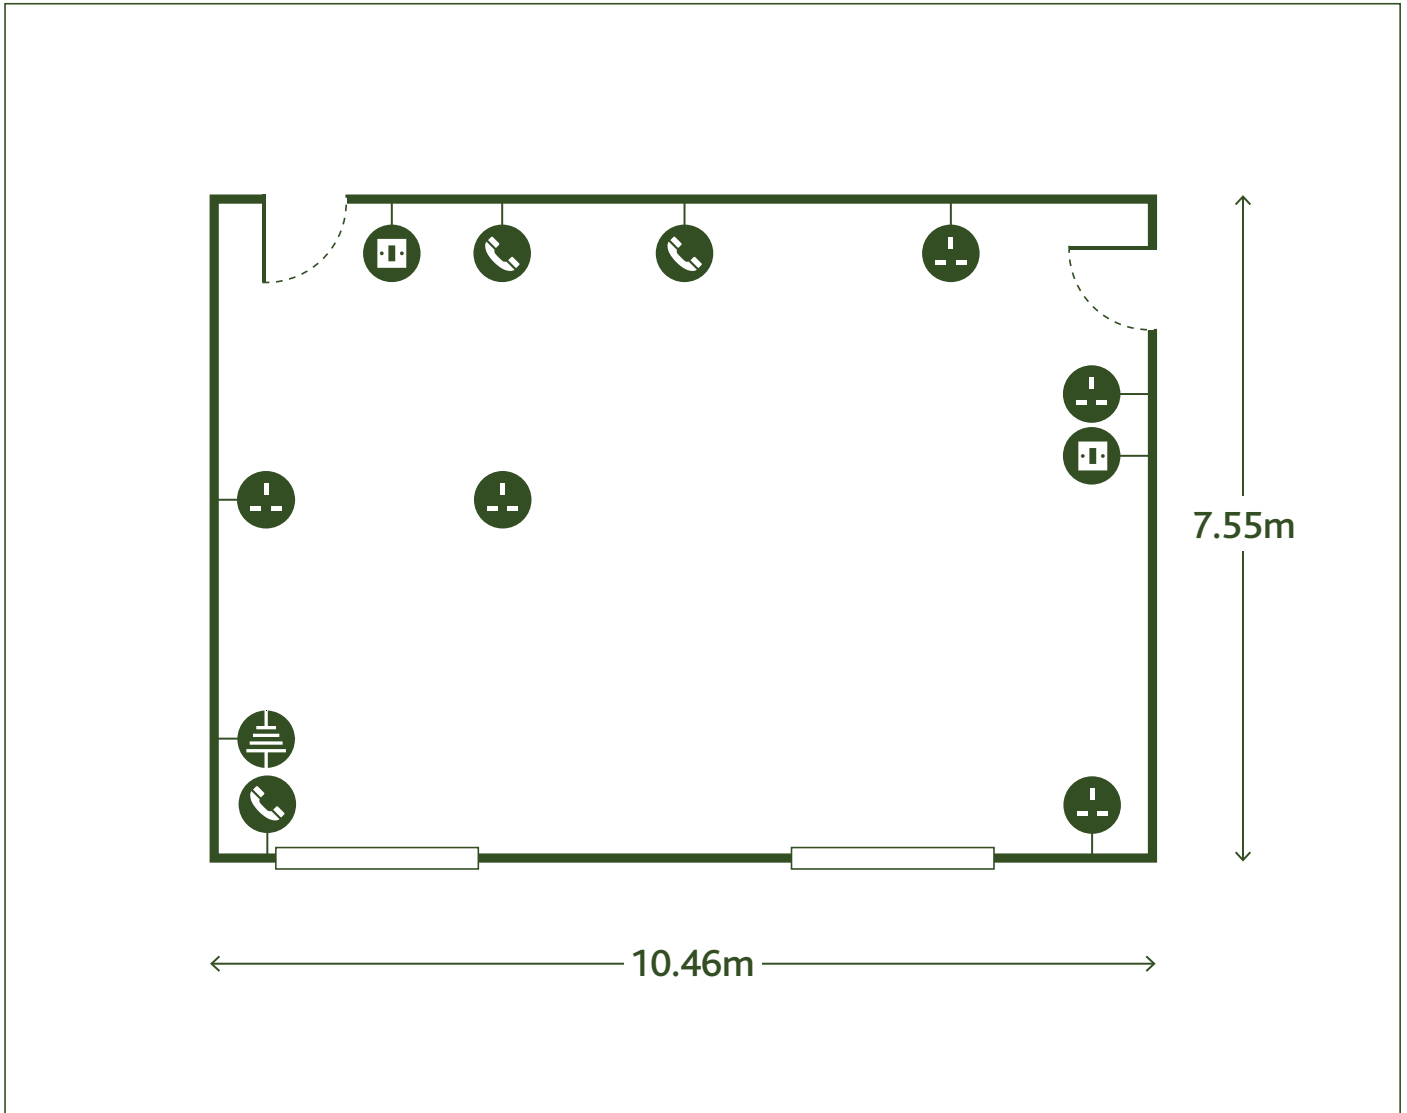

## Room Specification

CAPACITIES		DIMENSIONS (m)		KEY
Theatre	60	Room size	10.52 x 7.55	Light switch 
U-Shape	18	Total floor size	79.43m <sup>2</sup>	Power supply 
Boardroom	26	Celling height	3.4	Telephone 
Classroom	25			Network point 
Cabaret	36			